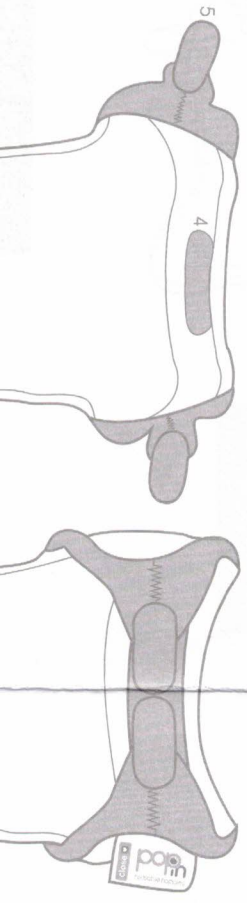

Parts of my Pop-in newborn...

[2] Soaker

[1] Outershell

Washing Instructions

Never use biological detergents, fabric softeners or dryer sheets.  
 Never use bleaching agents, enzymes or brighteners.  
 Never use bi-carbonate of soda or products containing vinegar or high quantities of citric acid.  
 Never wash without closing up your washing tabs.  
 Fasten the velcro tabs [5] onto the specially designed washing tab [4] at the back of the nappy (see below).  
 Never tumble your outershell [1] or leave it over direct heat.  
 You can occasionally finish the soaker [2] in the tumble dryer on a low heat, always remember to separate it from the outershell.

For more information on how to wash and care for your Pop-ins, visit [www.closeparent.com](http://www.closeparent.com)  
 Per maggiori informazioni su come lavare i vostri Pop-in, visitate [www.closeparent.com](http://www.closeparent.com)  
 Para más información en como Pop-in visita [www.closeparent.com](http://www.closeparent.com)  
 Pour plus d'information sur comment Pop-in, rendez-vous sur [www.closeparent.com](http://www.closeparent.com)  
 Für weitere Informationen über das Pflegen der Windeln besuchen Sie [www.closeparent.com](http://www.closeparent.com)  
 Pro více informací o práci a údržbě plen Pop-in navštivte naši webovou stránku

Instructions

Why dispose when you can  
 Pop-in from day one?

+

Steps A-D

weight range

5 - 12lbs

2 - 5.5kg