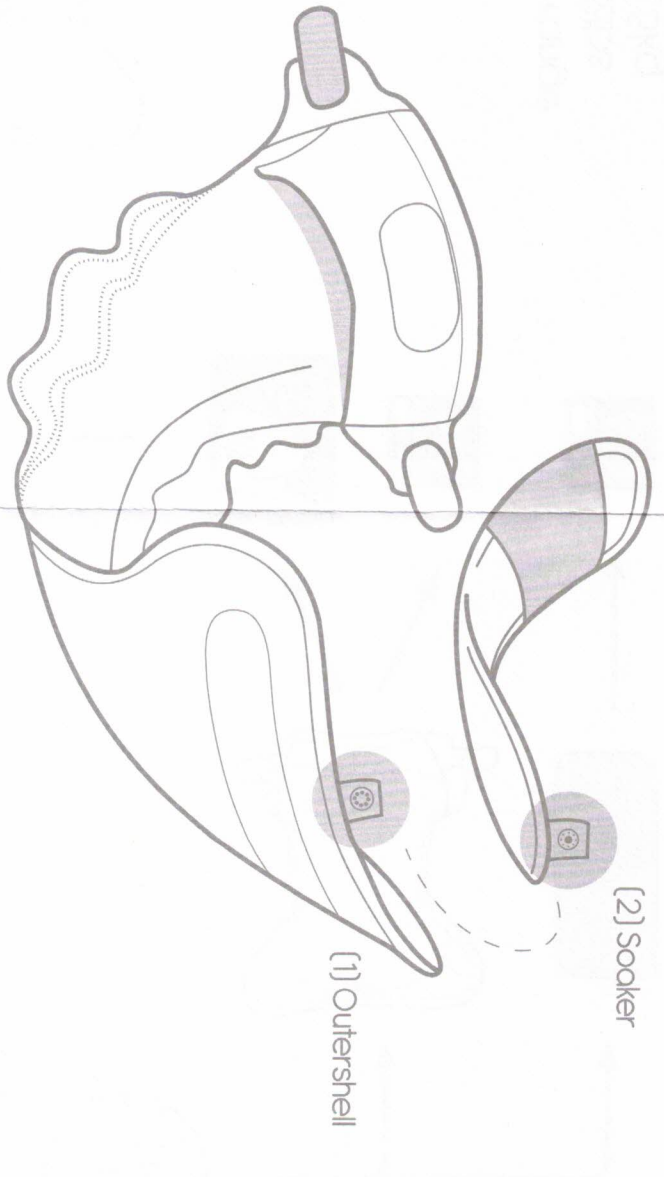

Parts of my Pop-in newborn...

[2] Soaker

[1] Outershell

Washing Instructions

Never use biological detergents, fabric softeners or dryer sheets.  
 Never use bleaching agents, enzymes or brighteners.  
 Never use bi-carbonate of soda or products containing vinegar or high quantities of citric acid.  
 Never wash without closing up your washing tabs.  
 Fasten the velcro tabs [5] onto the specially designed washing tab [4] at the back of the nappy (see below).  
 Never tumble your outershell [1] or leave it over direct heat.  
 You can occasionally finish the soaker [2] in the tumble dryer on a low heat, always remember to separate it from the outershell.

Instructions

Why dispose when you can  
 Pop-in from day one?

+

Steps A-D

weight range

5 - 12lbs

2 - 5.5kg